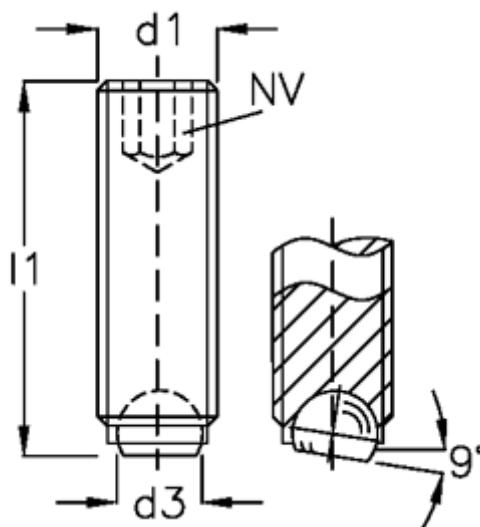

Article number: 209055991

Description: E+G Ball point screw  
GN 605-M4-10-BN

## Measures

---

d1	= M4
d2	= 2.5
d3	= 1.8
Internal hexagon	= 2
l1	= 10